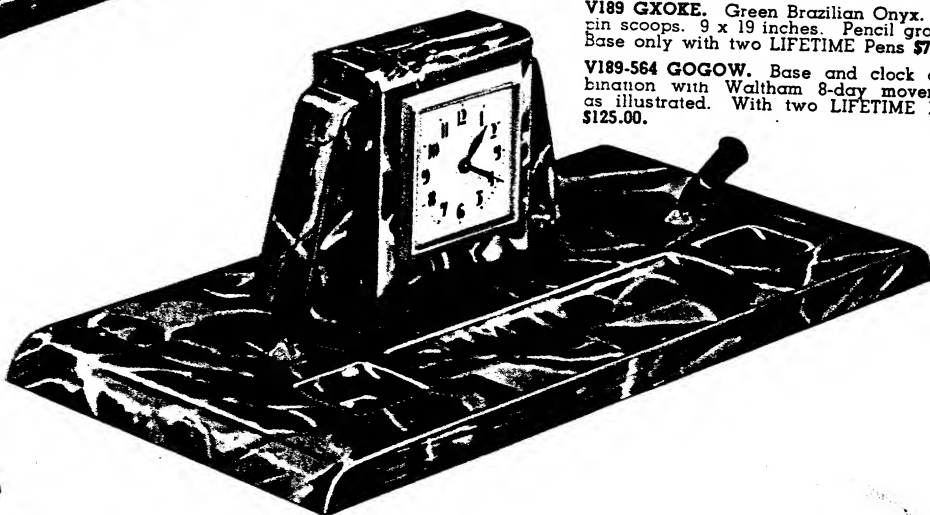

V289-569 IWZY. Base and clock combination with Seth Thomas 8-day movement. With two Brown LIFETIME Pens $70.00.

V299 PEVJU. Green Brazilian Onyx. Same as V289 except material. Base only with two LIFETIME Pens $50.00.

V299-560 GIBEC. Base and clock combination with Seth Thomas 8-day movement. With two LIFETIME Pens $70.00.

V189 GXOKE. Green Brazilian Onyx. Two pin scoops. 9 x 19 inches. Pencil groove. Base only with two LIFETIME Pens $75.00.

V189-564 GOGOW. Base and clock combination with Waltham 8-day movement as illustrated. With two LIFETIME Pens $125.00.